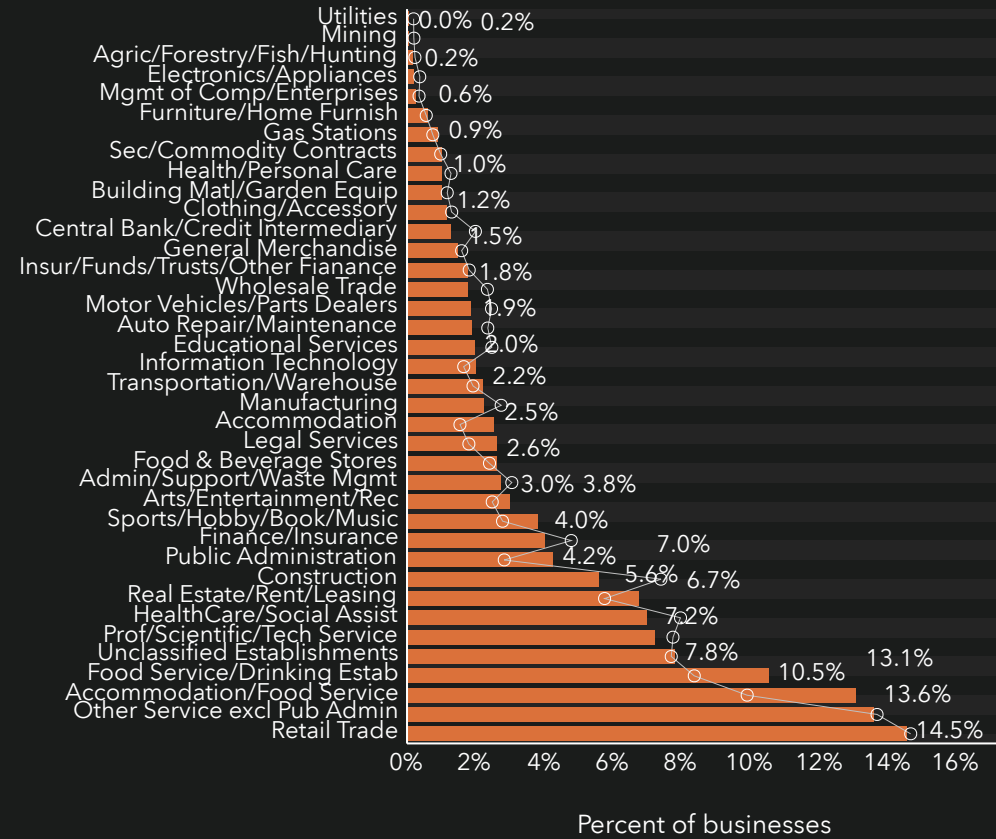

Business Summary by NAICS

Dots show comparison to 48167 (Galveston County)

Dots show comparison to 48167 (Galveston County)