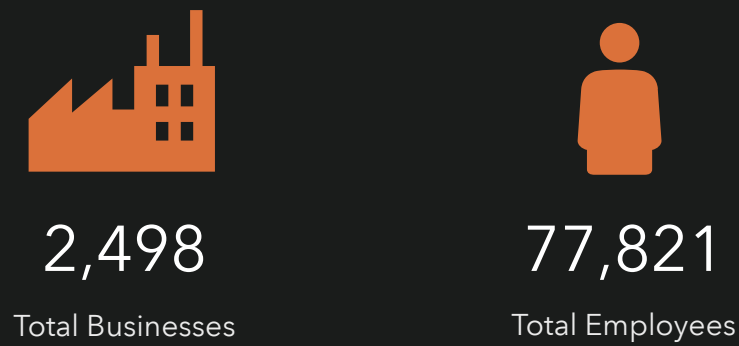

Galveston, Texas

Drive distance of 10 miles

INCOME

EDUCATION

BUSINESS

KEY FACTS

COMMUTERS

EMPLOYMENT

Prepared by Esri
 Latitude: 29.29532
 Longitude: -94.80791

2023 Households By Income (Esri)

The largest group: \$50,000 - \$74,999 (17.5%)
 The smallest group: \$200,000+ (5.7%)

Indicator ▲	Value	Diff
<\$15,000	14.4%	+6.4%
\$15,000 - \$24,999	9.3%	+3.1%
\$25,000 - \$34,999	7.6%	+2.1%
\$35,000 - \$49,999	12.7%	+2.7%
\$50,000 - \$74,999	17.5%	+2.0%
\$75,000 - \$99,999	12.3%	-1.3%
\$100,000 - \$149,999	14.1%	-5.9%
\$150,000 - \$199,999	6.5%	-3.2%
\$200,000+	5.7%	-5.7%