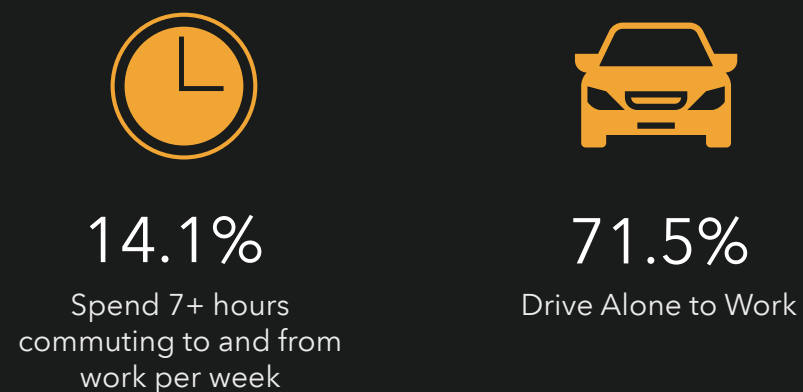

Galveston, Texas

Drive distance of 10 miles

INCOME

EDUCATION

BUSINESS

KEY FACTS

COMMUTERS

EMPLOYMENT