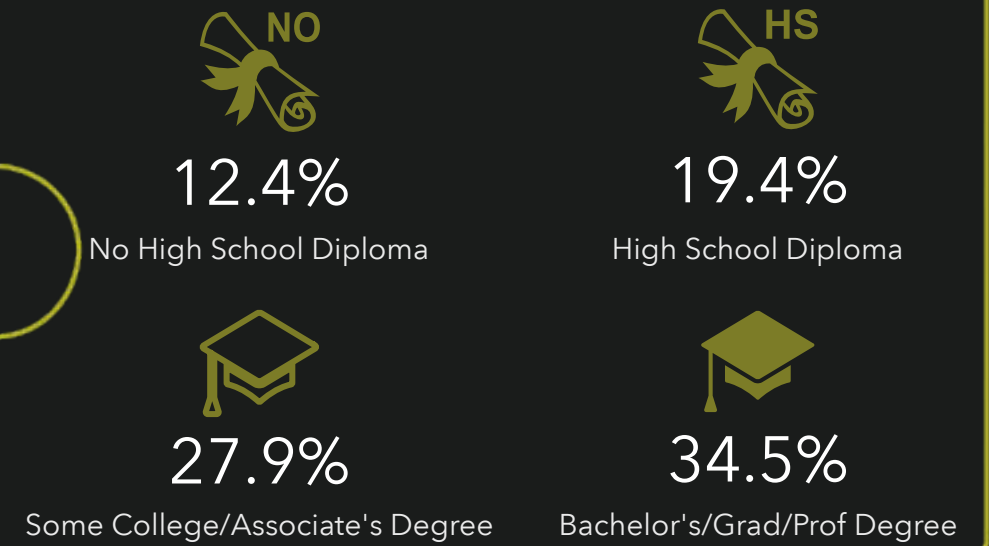

Employment Overview

Galveston, Texas (10 miles)

Galveston, Texas

Drive distance of 10 miles

Prepared by Esri

Latitude: 29.29532

Longitude: -94.80791

Employment Overview

Galveston, Texas

Drive distance of 10 miles

INCOME

EDUCATION

BUSINESS

KEY FACTS

COMMUTERS

EMPLOYMENT

Source: This infographic contains data provided by Esri (2023, 2028), Esri-Data Axle (2023), Esri-MRI-Simmons (2023), ACS (2017-2021).

© 2023 Esri