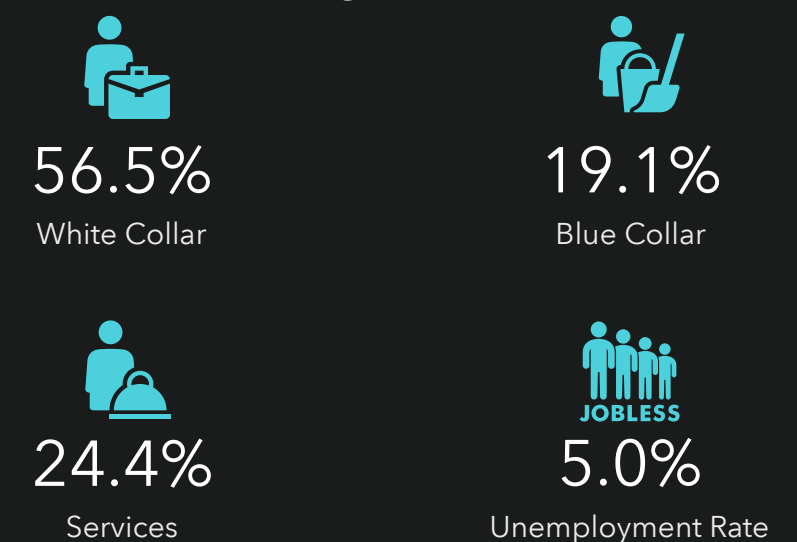

Galveston, Texas

Drive distance of 10 miles

INCOME

EDUCATION

BUSINESS

KEY FACTS

COMMUTERS

EMPLOYMENT