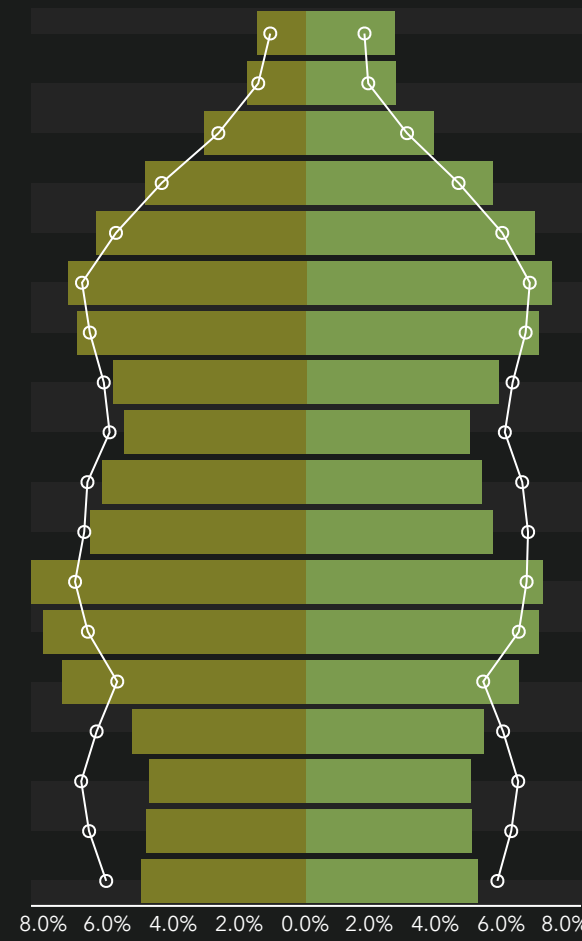

Employment Overview

Galveston, Texas (10 miles)
 Galveston, Texas
 Drive distance of 10 miles

Prepared by Esri
 Latitude: 29.29532
 Longitude: -94.80791

Annual Growth Rate

Age Pyramid

The largest group:
2023 Males Age 30-34
 The smallest group:
2023 Males Age 85+

Average Household Size

for this area
2.16 which is less than the average for United States

Area	Value	0.00	4.00
48 (Texas)	2.71	<div style="width: 67.75%;"></div>	
48167 (Galveston County)	2.59	<div style="width: 64.75%;"></div>	
United States	2.53	<div style="width: 63.25%;"></div>	
This area	2.16	<div style="width: 54.0%;"></div>	