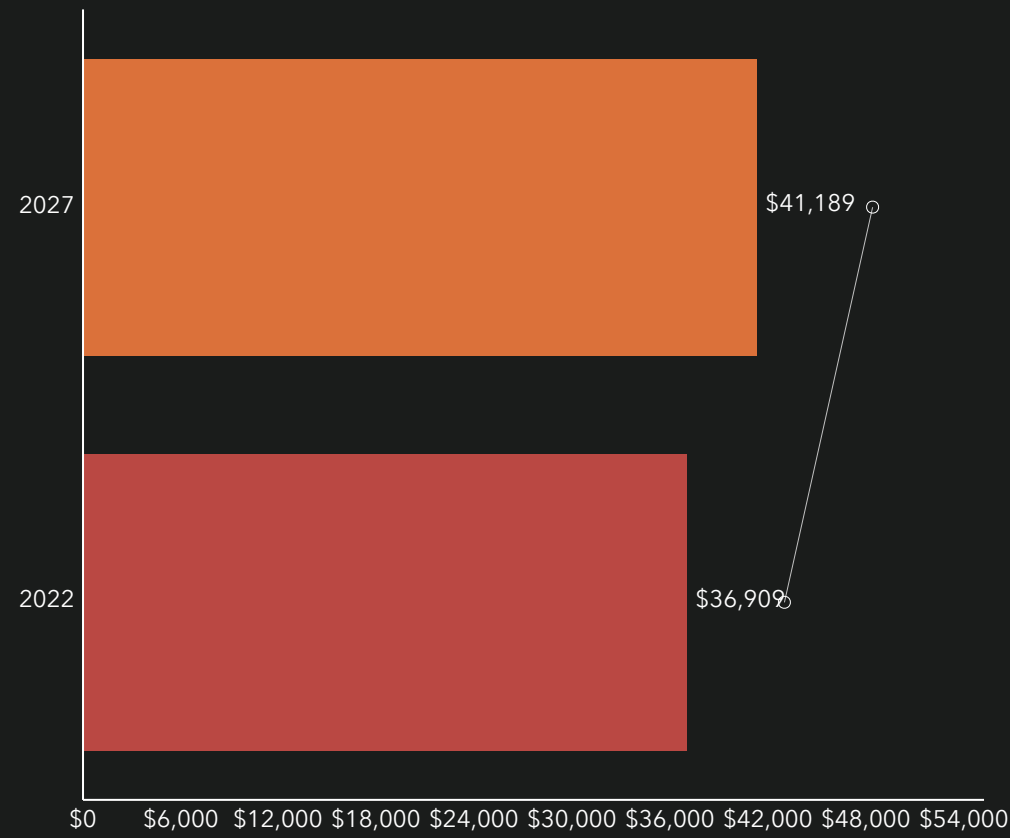

Employment Overview

Galveston, Texas (10 miles)
Galveston, Texas
Drive distance of 10 miles

Prepared by Esri
Latitude: 29.29532
Longitude: -94.80791

2023 Households By Income (Esri)

The largest group: $50,000 - $74,999 (17.5%)
The smallest group: $200,000+ (5.7%)

Indicator ▲	Value	Diff
<$15,000	14.4%	+6.4%
$15,000 - $24,999	9.3%	+3.1%
$25,000 - $34,999	7.6%	+2.1%
$35,000 - $49,999	12.7%	+2.7%
$50,000 - $74,999	17.5%	+2.0%
$75,000 - $99,999	12.3%	-1.3%
$100,000 - $149,999	14.1%	-5.9%
$150,000 - $199,999	6.5%	-3.2%
$200,000+	5.7%	-5.7%

Per Capita Income