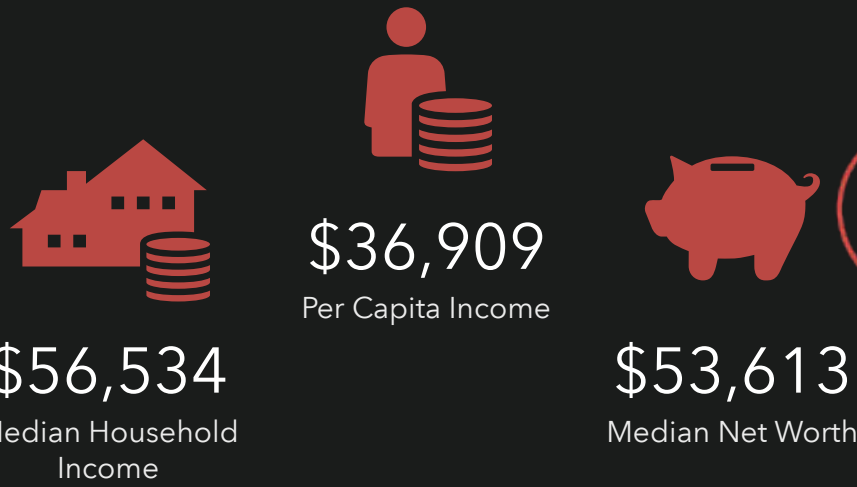

Employment Overview

Galveston, Texas (10 miles)

Galveston, Texas

Drive distance of 10 miles

Prepared by Esri

Latitude: 29.29532

Longitude: -94.80791

Employment Overview

Galveston, Texas

Drive distance of 10 miles

INCOME

EDUCATION

BUSINESS

KEY FACTS

COMMUTERS

EMPLOYMENT

Source: This infographic contains data provided by Esri (2023, 2028), Esri-Data Axle (2023), Esri-MRI-Simmons (2023), ACS (2017-2021).

© 2023 Esri