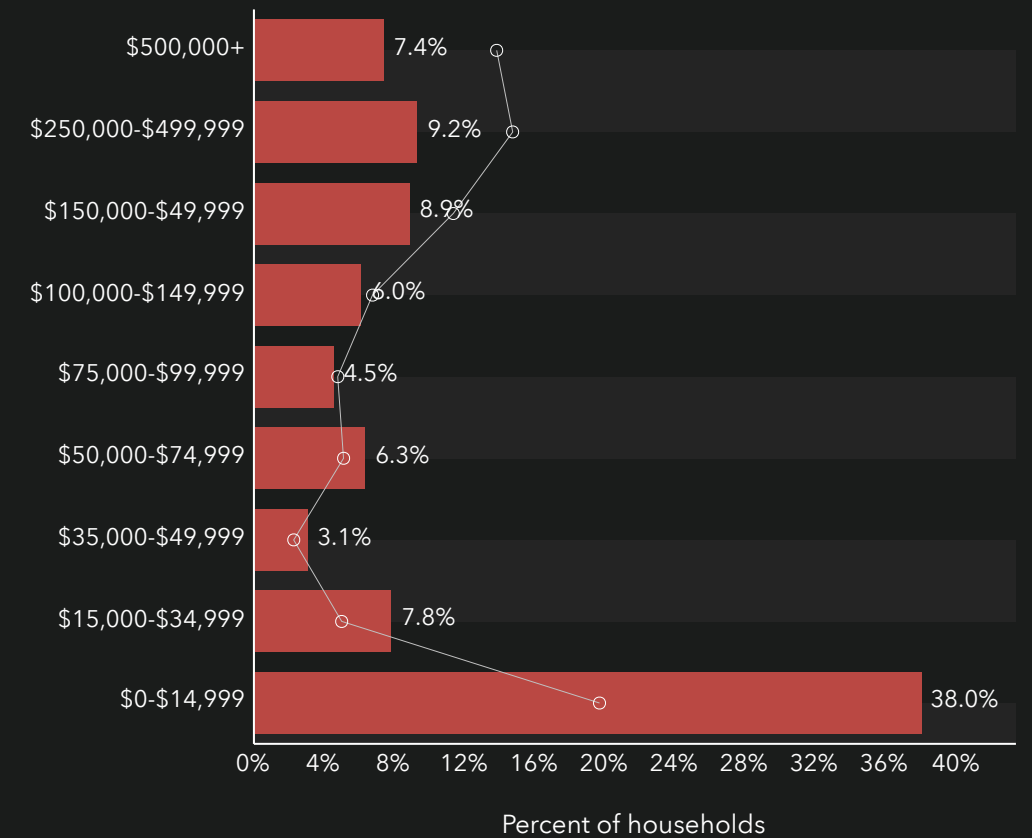

Net Worth (%)

Bars show deviation from 48167 (Galveston County)