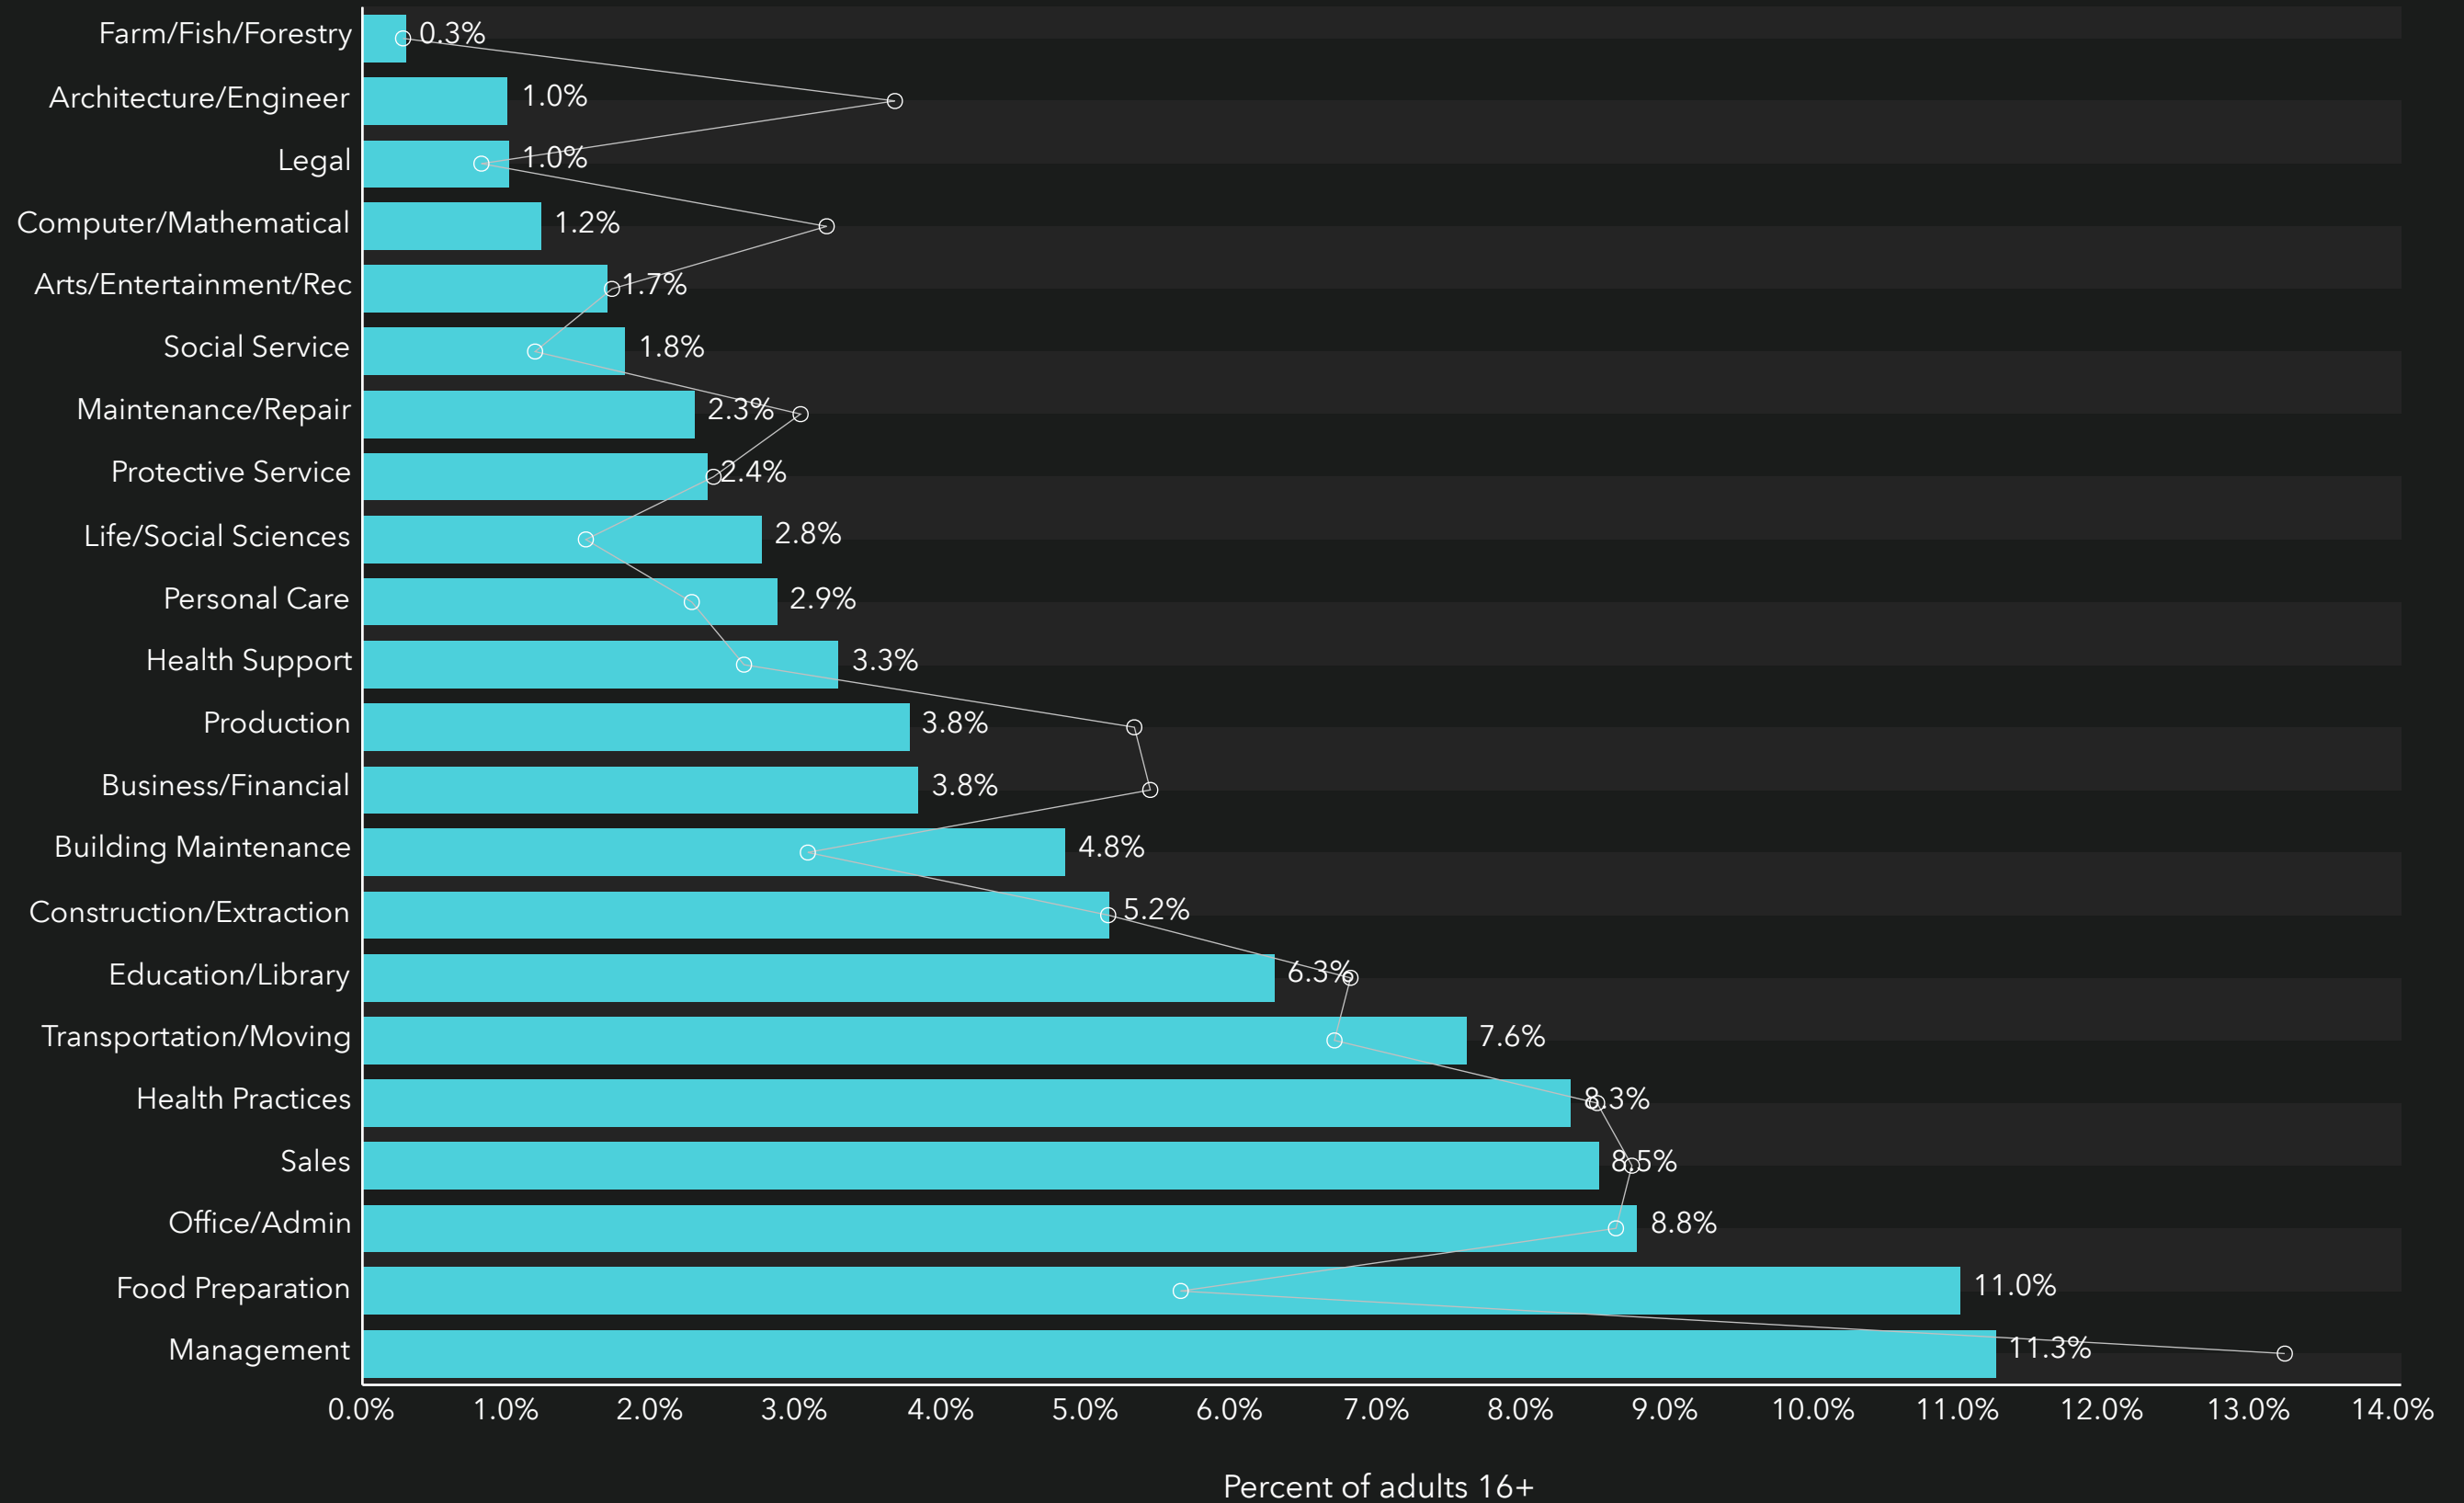

Galveston, Texas

Drive distance of 10 miles

Prepared by Esri

Latitude: 29.29532

Longitude: -94.80791

Labor Force by Occupation (%)

Dots show comparison to 48167 (Galveston County)

Source: This infographic contains data provided by Esri (2023, 2028), Esri-Data Axle (2023), Esri-MRI-Simmons (2023), ACS (2017-2021).