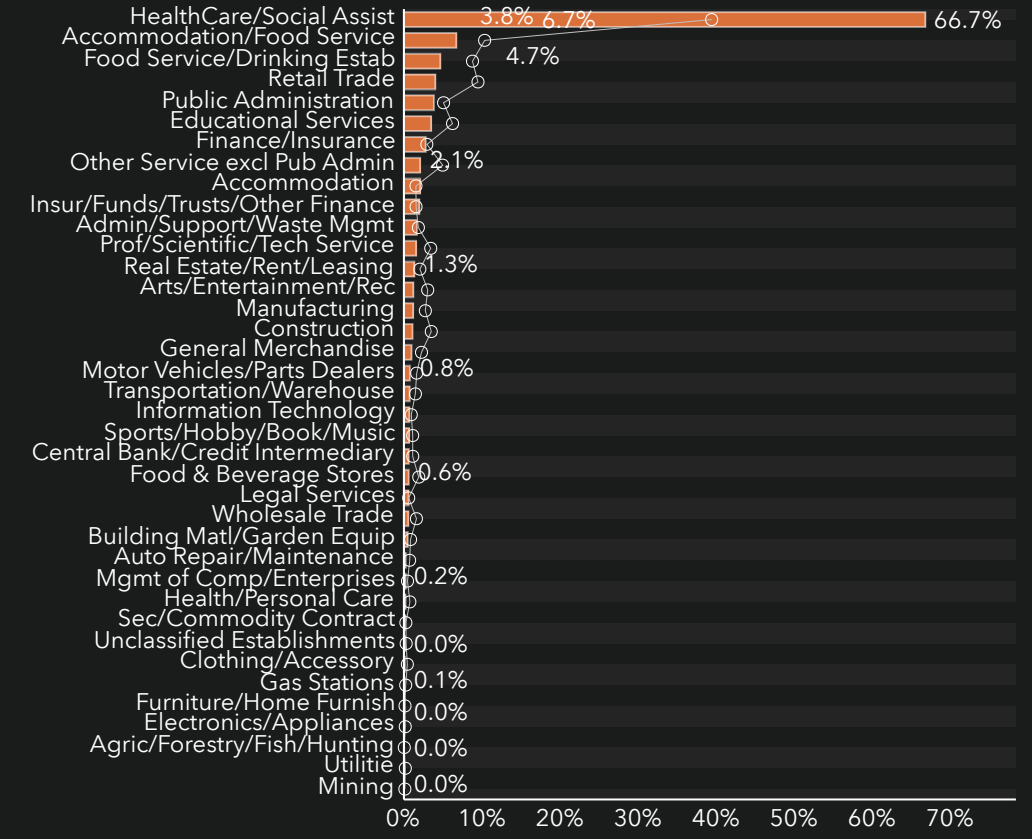

Per Capita Income

Net Worth (%)

Bars show deviation from 48167 (Galveston County)

Educational Attainment (%)

Dots show comparison to 48167 (Galveston County)

Dots show comparison to 48167 (Galveston County)

Business Summary by NAICS

Dots show comparison to 48167 (Galveston County)

Dots show comparison to 48167 (Galveston County)

Employees Summary by NAICS

Dots show comparison to 48167 (Galveston County)

Source: This infographic contains data provided by Esri (2023, 2028), Esri-Data Axle (2023), Esri-MRI-Simmons (2023), ACS (2017-2021).