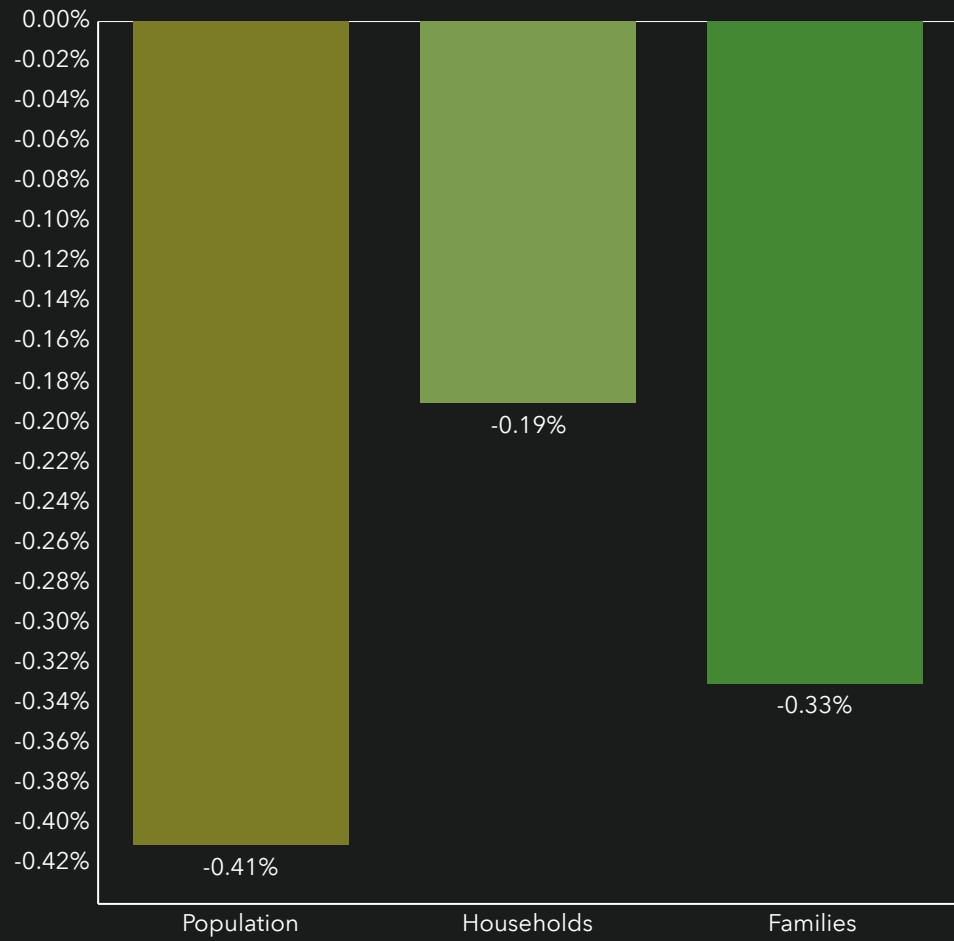

Business Summary by NAICS

Dots show comparison to 48167 (Galveston County)

Dots show comparison to 48167 (Galveston County)

Employees Summary by NAICS

Dots show comparison to 48167 (Galveston County)

Source: This infographic contains data provided by Esri (2023, 2028), Esri-Data Axle (2023), Esri-MRI-Simmons (2023), ACS (2017-2021).

Employment Overview

Galveston, Texas (10 miles)
 Galveston, Texas
 Drive distance of 10 miles

Prepared by Esri
 Latitude: 29.29532
 Longitude: -94.80791

Annual Growth Rate

Age Pyramid

The largest group:
2023 Males Age 30-34
 The smallest group:
2023 Males Age 85+