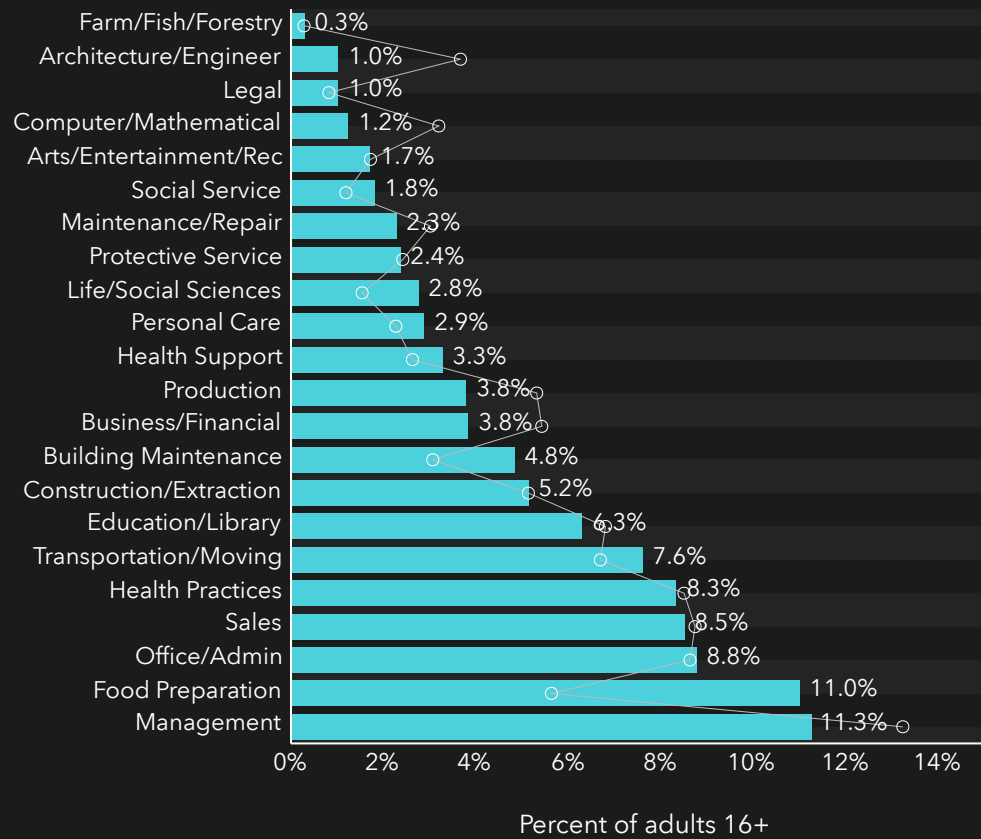

Average Household Size

for this area
2.16 which is less than the average for United States

Area	Value	0.00	4.00
48 (Texas)	2.71	<div style="width: 67.75%;"></div>	
48167 (Galveston County)	2.59	<div style="width: 64.75%;"></div>	
United States	2.53	<div style="width: 63.25%;"></div>	
This area	2.16	<div style="width: 54.0%;"></div>	

Time Spent Commuting to Work (Minutes)

Labor Force by Occupation (%)

Civilian Population 16+

Dots show comparison to **48167 (Galveston County)**

Dots show comparison to **48167 (Galveston County)**

● Employed Civilian Pop 16+ ● Unemployed Population 16+