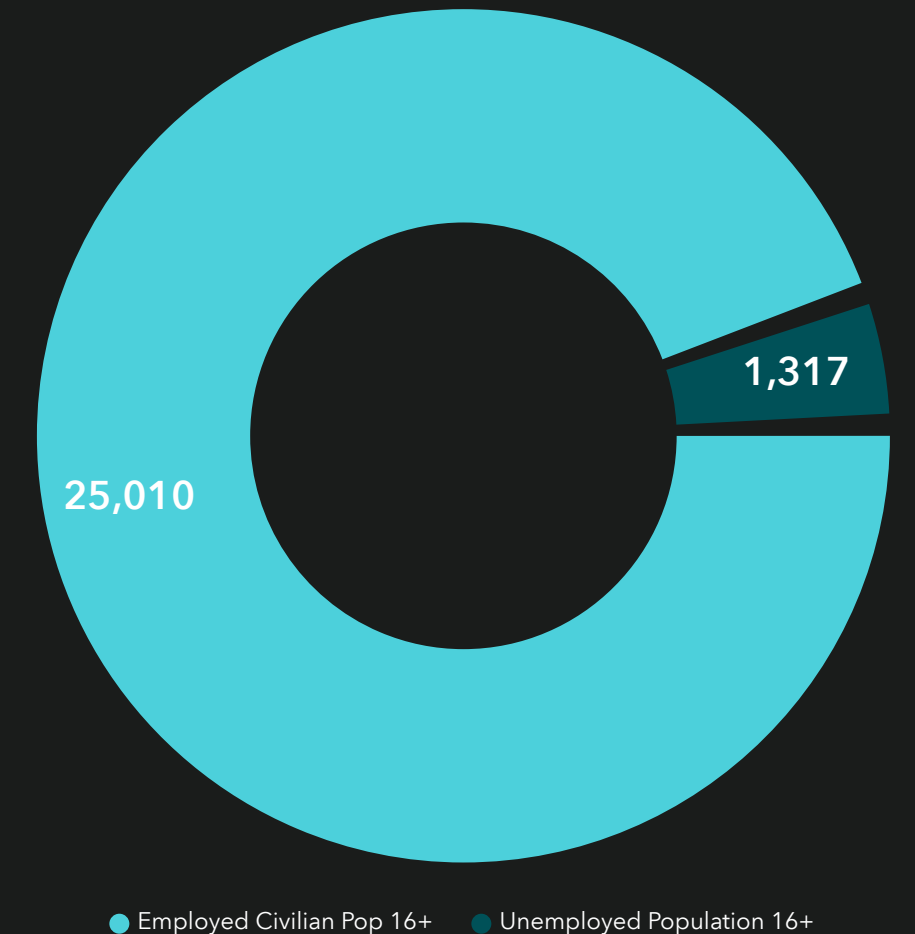

Average Household Size

for this area
2.16 which is less than the average for United States

Area	Value	0.00	4.00
48 (Texas)	2.71	<div style="width: 67.75%;"></div>	
48167 (Galveston County)	2.59	<div style="width: 64.75%;"></div>	
United States	2.53	<div style="width: 63.25%;"></div>	
This area	2.16	<div style="width: 54.0%;"></div>	

Time Spent Commuting to Work (Minutes)

Labor Force by Occupation (%)

Civilian Population 16+

Dots show comparison to **48167 (Galveston County)**

Dots show comparison to **48167 (Galveston County)**

● Employed Civilian Pop 16+ ● Unemployed Population 16+