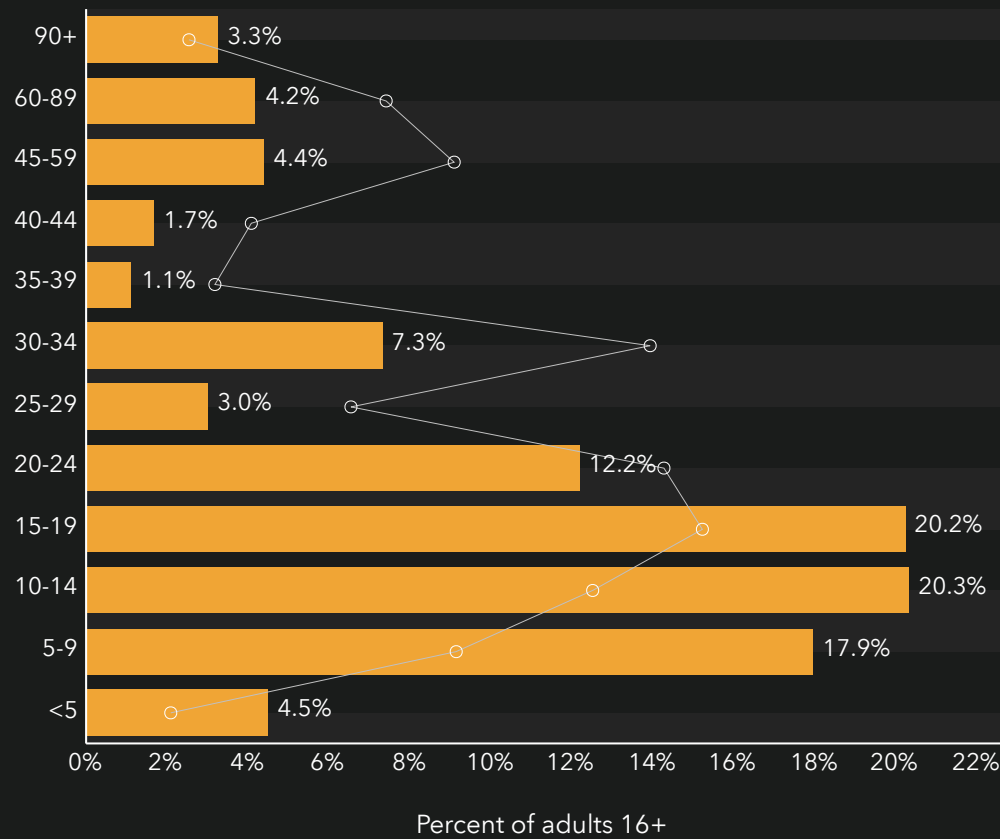

Time Spent Commuting to Work (Minutes)