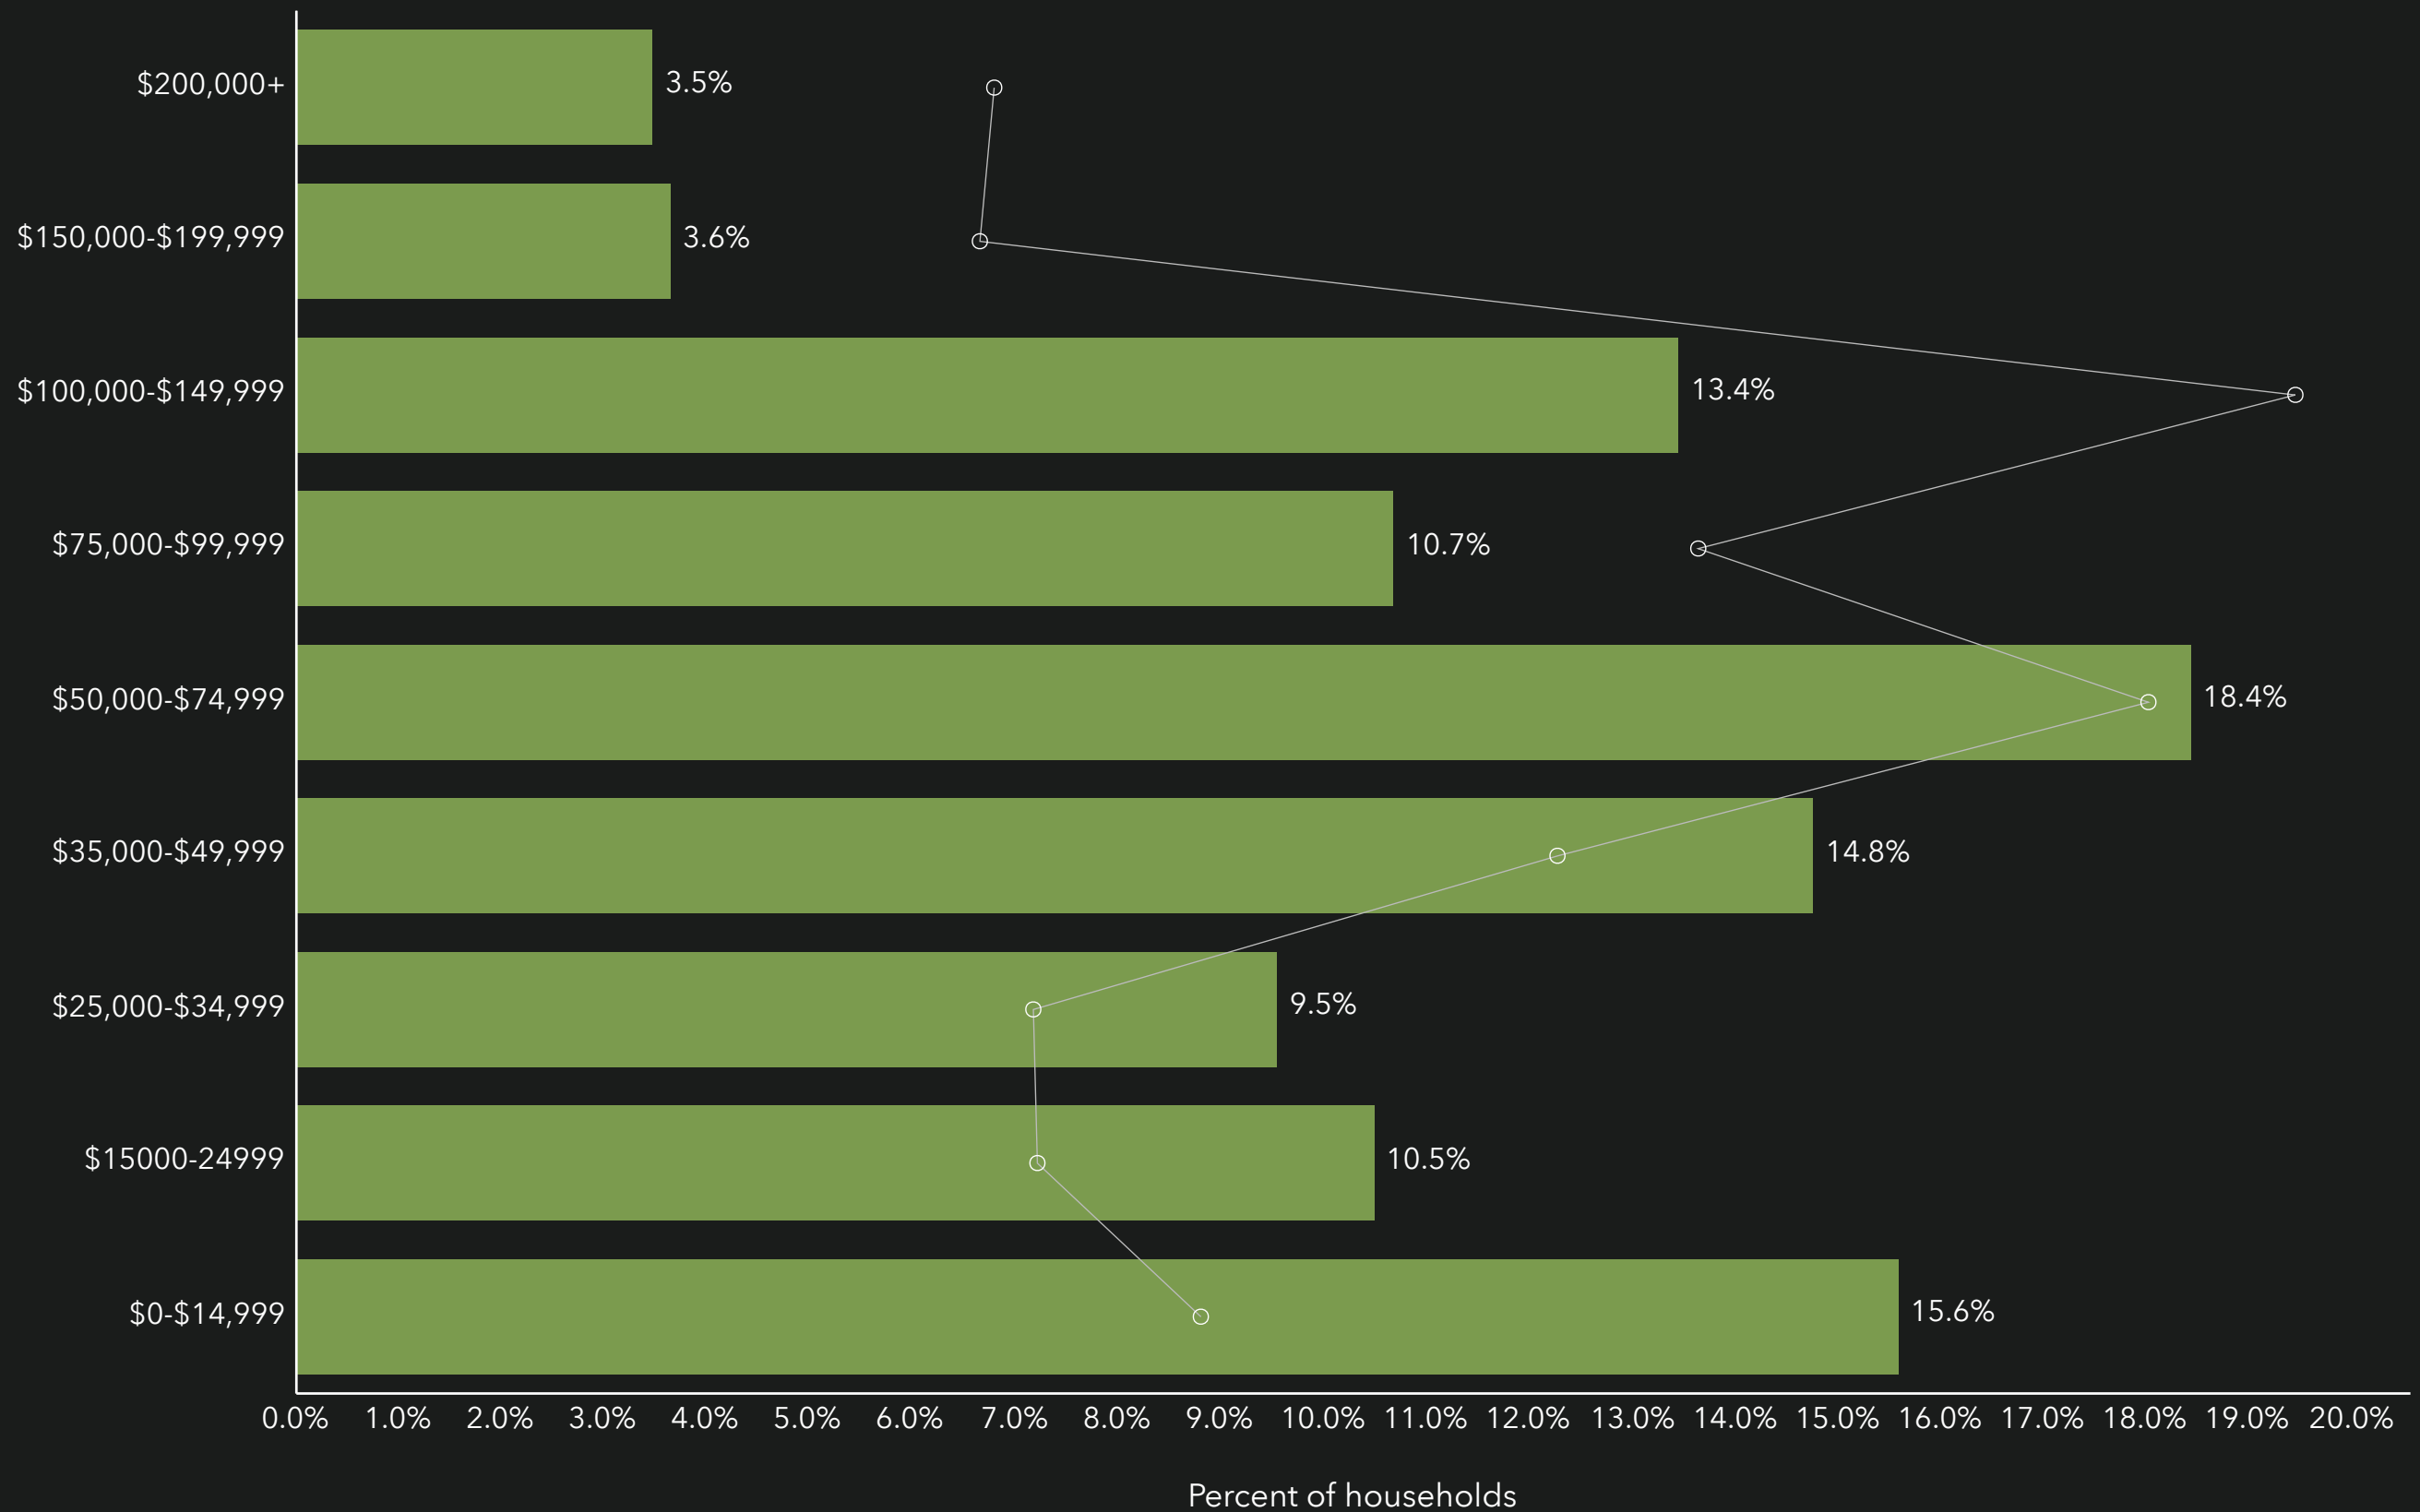

Employment Overview

Galveston, Texas (10 miles)

Galveston, Texas

Drive distance of 10 miles

Prepared by Esri

Latitude: 29.29532

Longitude: -94.80791

Disposable Income (%)

Dots show comparison to 48167 (Galveston County)

Source: This infographic contains data provided by Esri (2023, 2028), Esri-Data Axle (2023), Esri-MRI-Simmons (2023), ACS (2017-2021).

Employment Overview