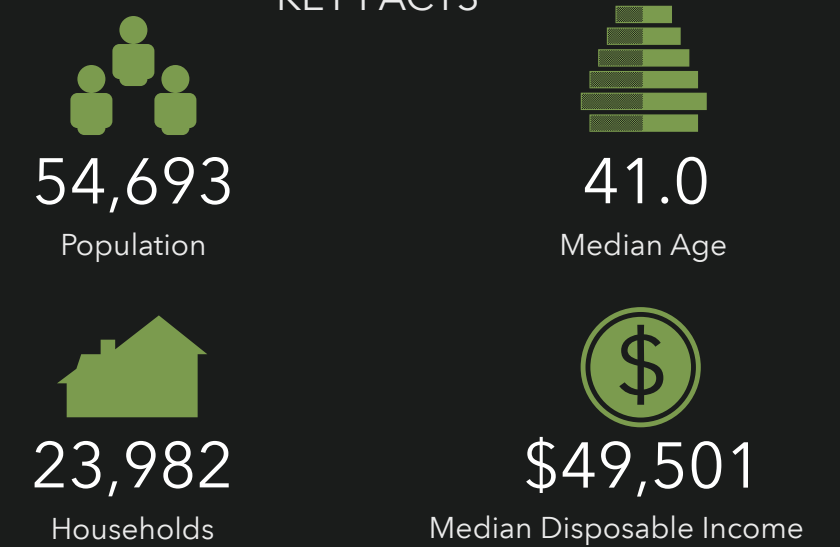

Galveston, Texas

Drive distance of 10 miles

INCOME

EDUCATION

BUSINESS

KEY FACTS

COMMUTERS

EMPLOYMENT

Source: This infographic contains data provided by Esri (2023, 2028), Esri-Data Axle (2023), Esri-MRI-Simmons (2023), ACS (2017-2021).

© 2023 Esri

Employment Overview

Galveston, Texas (10 miles)
 Galveston, Texas
 Drive distance of 10 miles

Prepared by Esri
 Latitude: 29.29532
 Longitude: -94.80791

2023 Households By Income (Esri)

The largest group: \$50,000 - \$74,999 (17.5%)
 The smallest group: \$200,000+ (5.7%)

Indicator ▲	Value	Diff
<\$15,000	14.4%	+6.4%
\$15,000 - \$24,999	9.3%	+3.1%
\$25,000 - \$34,999	7.6%	+2.1%
\$35,000 - \$49,999	12.7%	+2.7%
\$50,000 - \$74,999	17.5%	+2.0%
\$75,000 - \$99,999	12.3%	-1.3%
\$100,000 - \$149,999	14.1%	-5.9%
\$150,000 - \$199,999	6.5%	-3.2%
\$200,000+	5.7%	-5.7%