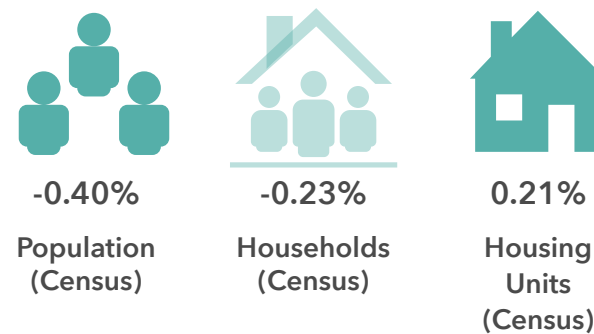

2000-2020 Compound Annual Growth Rate