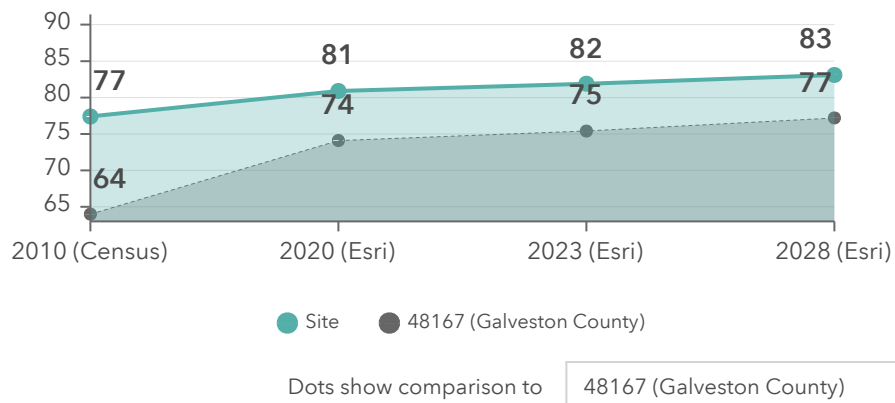

Community Change Snapshot

Galveston, Texas 2 (5 miles)

Galveston, Texas

Drive distance of 5 miles

Prepared by Esri

Latitude: 29.29532

Longitude: -94.80791

Community Change Snapshot

Galveston, Texas 2

Drive distance of 5 miles

Diversity Index

Total Population

Median Age

Average Household Size

Owner vs Renter Occupied Units

Median Home Value