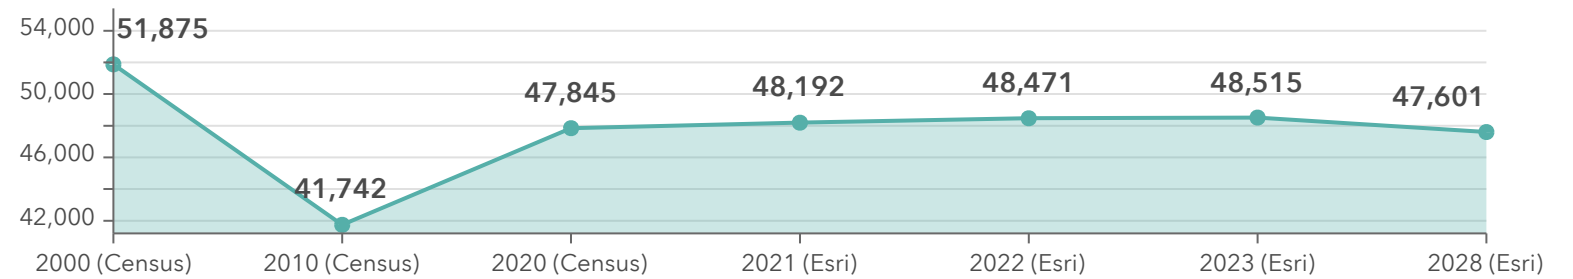

Galveston, Texas 2

Drive distance of 5 miles

Diversity Index

Total Population

Median Age

Average Household Size

Owner vs Renter Occupied Units

Median Home Value

2000-2020 Compound Annual Growth Rate

Total Housing Units: Past, Present, Future

Source: This infographic contains data provided by U.S. Census (2000, 2010, 2020), Esri (2023, 2028), ACS (2017-2021). © 2023 Esri