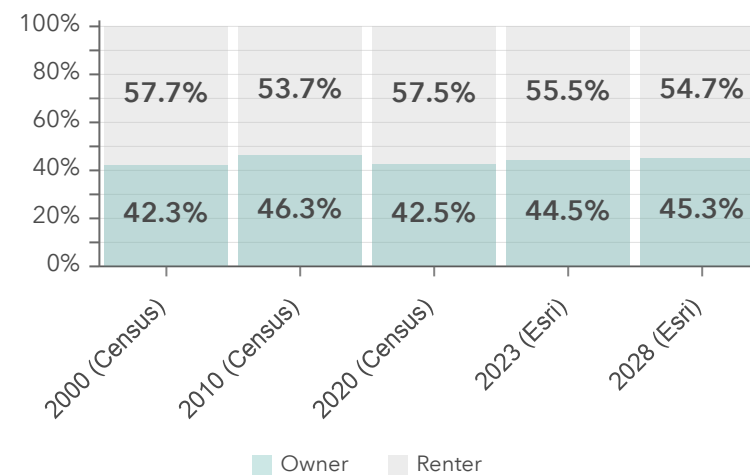

Galveston, Texas 2

Drive distance of 5 miles

Diversity Index

Total Population

Median Age

Average Household Size

Owner vs Renter Occupied Units

Median Home Value

2000-2020 Compound Annual Growth Rate

Total Housing Units: Past, Present, Future

Source: This infographic contains data provided by U.S. Census (2000, 2010, 2020), Esri (2023, 2028), ACS (2017-2021). © 2023 Esri