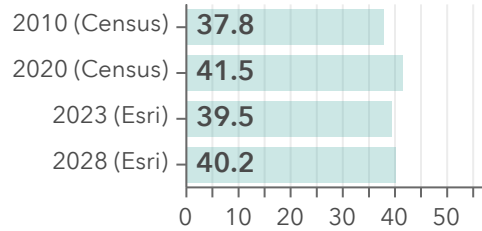

Galveston, Texas 2

Drive distance of 5 miles

Diversity Index

Total Population

Median Age

Average Household Size

Owner vs Renter Occupied Units

Median Home Value

2000-2020 Compound Annual Growth Rate

Total Housing Units: Past, Present, Future

Source: This infographic contains data provided by U.S. Census (2000, 2010, 2020), Esri (2023, 2028), ACS (2017-2021). © 2023 Esri