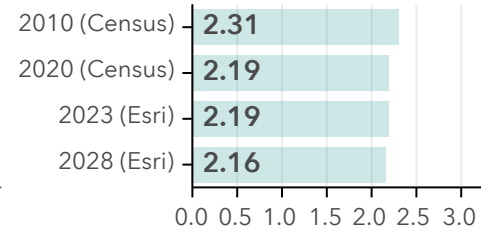

Galveston, Texas 2

Drive distance of 5 miles

Diversity Index

Total Population

Median Age

Average Household Size

Owner vs Renter Occupied Units

Median Home Value

2000-2020 Compound Annual Growth Rate

Total Housing Units: Past, Present, Future

Source: This infographic contains data provided by U.S. Census (2000, 2010, 2020), Esri (2023, 2028), ACS (2017-2021). © 2023 Esri