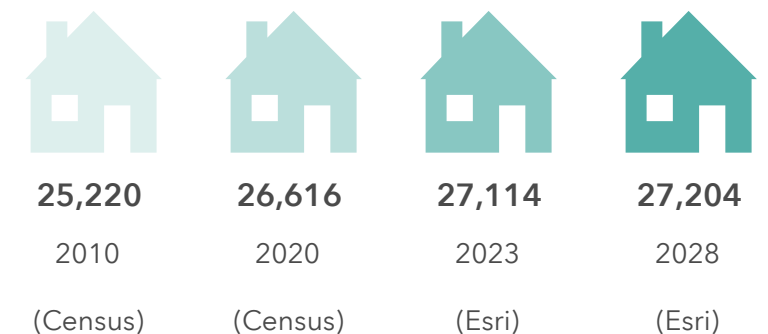

Galveston, Texas 2

Drive distance of 5 miles

Diversity Index

Total Population

Median Age

Average Household Size

Owner vs Renter Occupied Units

Median Home Value

2000-2020 Compound Annual Growth Rate

Total Housing Units: Past, Present, Future

Source: This infographic contains data provided by U.S. Census (2000, 2010, 2020), Esri (2023, 2028), ACS (2017-2021). © 2023 Esri