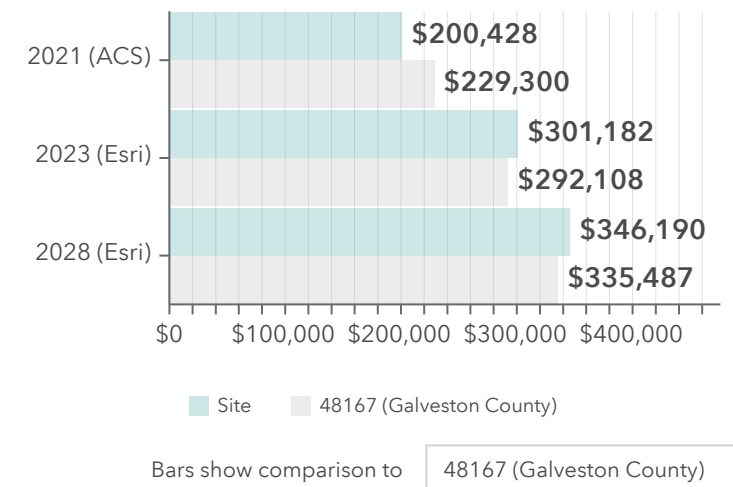

Galveston, Texas 2

Drive distance of 5 miles

Diversity Index

Total Population

Median Age

Average Household Size

Owner vs Renter Occupied Units

Median Home Value